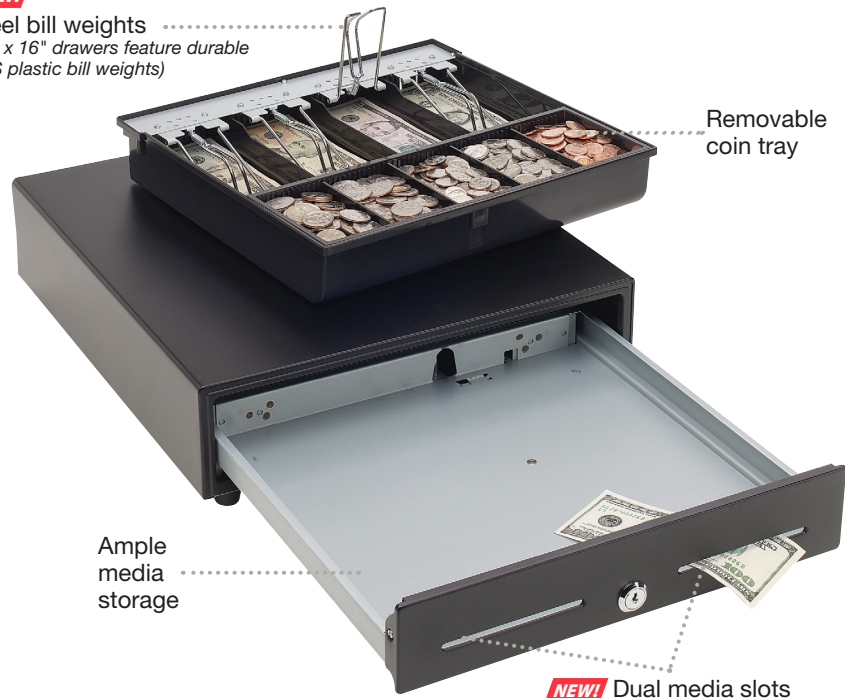

NEW!

VAL-u Line® Series

Mobile and Small Cash Drawers

Perfect for mPOS and Small Space Applications

NEW! VAL-u Line Features:

- Dual media slots
- Sleek and contemporary white finish with stainless steel front; Black finish coordinates with other peripherals
- Robust steel bill weights (*not available on 16" x 16" models*)
- Touch-release manual drawers

Compact Cash Drawer

One of the smallest Electronic Cash Drawers available!

VAL-u Line® Cash Drawer Features

NEW!

Steel bill weights
(16" x 16" drawers feature durable
ABS plastic bill weights)

Removable
coin tray

Ample
media
storage

NEW! Dual media slots

The new Compact Cash Drawer has its own unique design.

Electronic, Printer-Driven Cash Drawers

**NEW
COLORS
AND
FEATURES!**

A

B

C

MMF-VL1616CE-04 (Black)

4 bill / 8 coins till
16"W x 16"D

MMF-VL1616USB-04 (Black)

USB, 5 bill / 8 coins till
16"W x 16"D

NEW! Mobile and Compact Cash Drawer

Electronic, printer-driven Compact Cash Drawer with enhanced transaction and customer communication capabilities. Combine them with the new MMF POS rotating and lockable Tablet Enclosures and Stands.