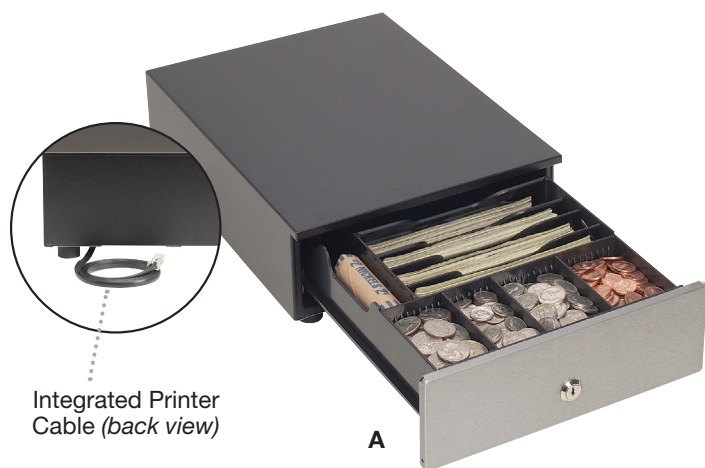

Ample
media
storage

NEW! Dual media slots

The new Compact Cash Drawer has its own unique design.

Electronic, Printer-Driven Cash Drawers

**NEW
COLORS
AND
FEATURES!**

A

B

C

MMF-VL1616CE-04 (Black)

4 bill / 8 coins till
16"W x 16"D

MMF-VL1616USB-04 (Black)

USB, 5 bill / 8 coins till
16"W x 16"D

NEW! Mobile and Compact Cash Drawer

Electronic, printer-driven Compact Cash Drawer with enhanced transaction and customer communication capabilities. Combine them with the new MMF POS rotating and lockable Tablet Enclosures and Stands.

Integrated Printer Cable (back view)

A

A. Compact Cash Drawer

MMF-VAL10-04:

4 bills / 4 coins till, black with stainless steel front
9.6"W x 12.5"D

B

B. Compact Cash Drawer with Lockable Tablet Enclosure

MMF-TE0811-04: Lockable Enclosure with Stand for 7"-8" Tablets

MMF-TE1011-04: Lockable Enclosure with Stand for 9"-10" Tablets
(Lockable Tablet Enclosures sold separately)

NEW! Touch-Release Manual Cash Drawers

Small and medium-sized Cash Drawers designed to meet the needs of manual cash drawer customers.