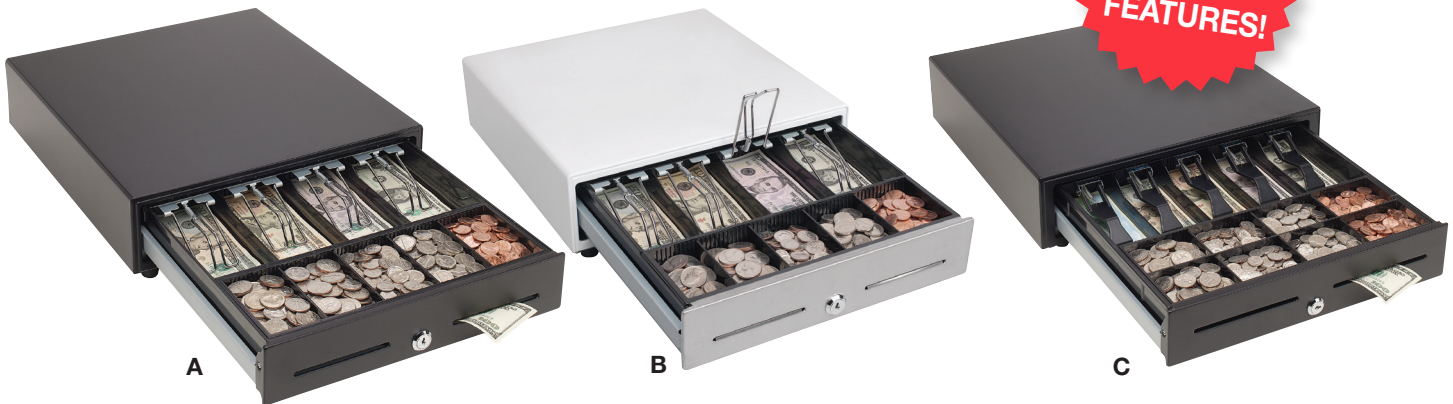

NEW!

VAL-u Line® Series

Mobile and Small Cash Drawers

Perfect for mPOS and Small Space Applications

NEW! VAL-u Line Features:

- Dual media slots
- Sleek and contemporary white finish with stainless steel front; Black finish coordinates with other peripherals
- Robust steel bill weights (*not available on 16" x 16" models*)
- Touch-release manual drawers

Compact Cash Drawer

One of the smallest Electronic Cash Drawers available!

VAL-u Line® Cash Drawer Features

NEW!

Steel bill weights
(16" x 16" drawers feature durable
ABS plastic bill weights)

Removable
coin tray

Ample
media
storage

NEW! Dual media slots

The new Compact Cash Drawer has its own unique design.

Electronic, Printer-Driven Cash Drawers

**NEW
COLORS
AND
FEATURES!**

A

B

C

MMF-VL1616CE-04 (Black)

4 bill / 8 coins till
16"W x 16"D

MMF-VL1616USB-04 (Black)

USB, 5 bill / 8 coins till
16"W x 16"D

NEW! Mobile and Compact Cash Drawer

Electronic, printer-driven Compact Cash Drawer with enhanced transaction and customer communication capabilities. Combine them with the new MMF POS rotating and lockable Tablet Enclosures and Stands.